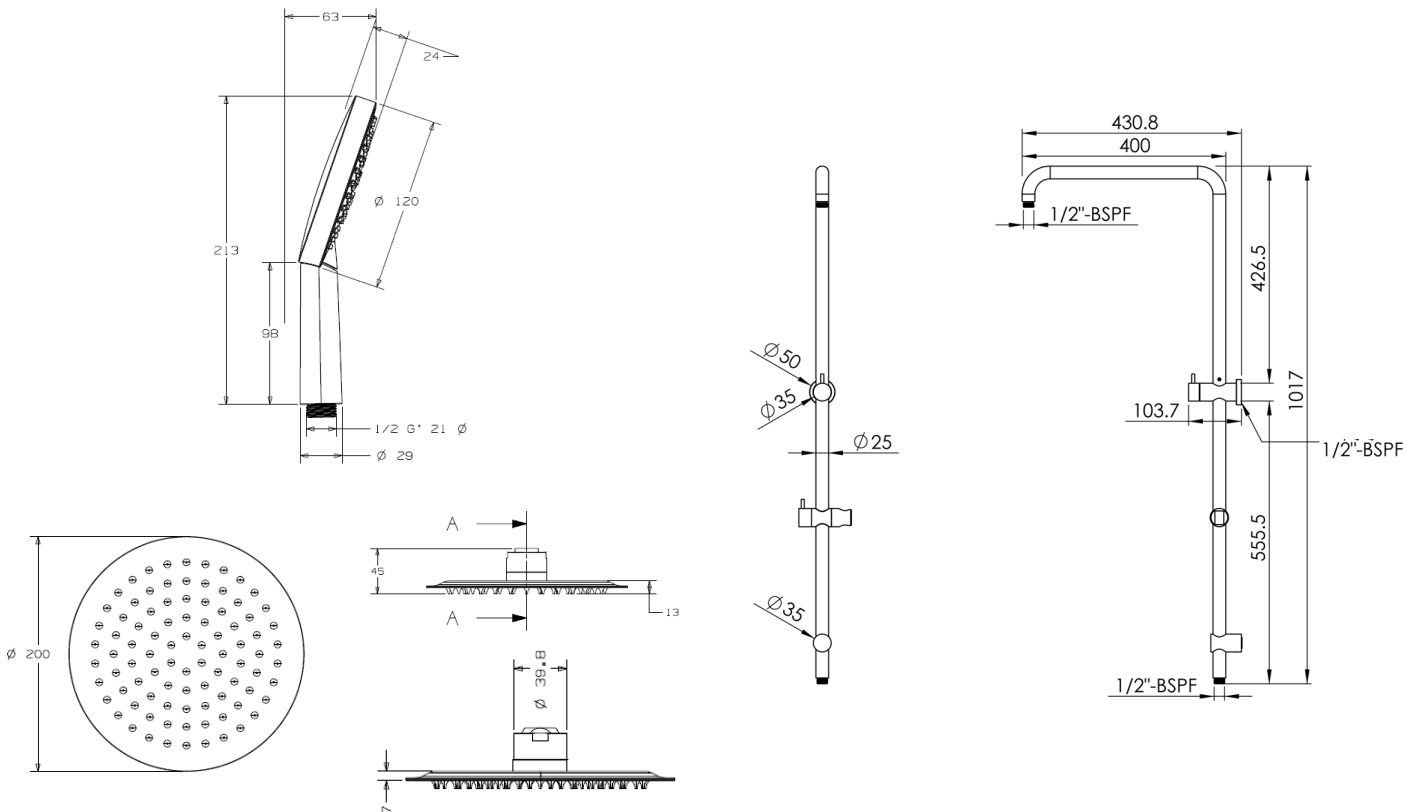

Rain + Air

Rain + Massage

Massage

Proudly imported and distributed by
Gro Agencies Pty Ltd
Unit 2 / 37 Howe St, Osborne Park, WA, 6017
P 08 9446 3288 E info@groagencies.com.au W www.groagencies.com.au